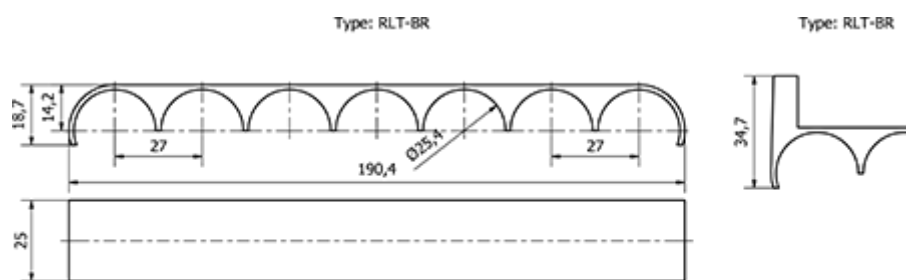

# Data Sheet

Article number: 2309429831

Description: E+G Brakes for roller track - 429831  
RLT-BRS

## Measures

Type = RLT-BRS

Weight (g) = 14